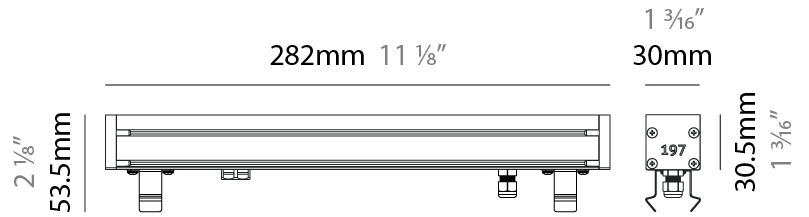

E1210049- -

base number   Color   Lens
Temperature   Options

1. To build a product code in our configurator select the specify button on the base model # product page
2. To build a manual product code on this datasheet choose from the options listed below in blue font and add the suffix to the base model #

GENERAL

Series: Slash 30
Brand: Unonovesette
Division: Exterior
Mounting Type: Recessed
Mounting Location: In-Ground
Subcategory: Wallwash

PHYSICAL

Shape: Rectangle
Length (mm): 282
Length (in): 11 1/8
Width (mm): 30
Width (in): 1 3/16
Height (mm): 53.5
Height (in): 2 1/8
Light Distribution: Adjustable / Direct
Weight (kg): 0.46
Weight (lbs): 1.014
Diffuser: Extra clear tempered 6mm
Fixture Finish: ANA
Fixture Material: Extruded Aluminum
Cable Details: IP68 30cm Cable with Easy Lock system

ELECTRICAL

Lamp Type: LED
Input Wattage (W): 16
Total Output Wattage (W): 12.5
Dimming: 0-10V Dimming
Driver Included: No
Driver Location: Remote
Driver Type: Constant Voltage - Universal
Driver Class: Class 2
Housing: ENCP9
Input Voltage (V): 120 - 277
Output Voltage (V): 24
Upon Request: Phase Dimming (120Vac only)

LED

Color Temperature (°K): 2200 / 2700 / 3000 / 4000
Max. Delivered Lumen (lm): 1140 (3000K)
CRI: >90 CRI
Lamp Life (hrs): 100000

OPTICAL

Optic°: 12 / 21 / 31 / 46 / 13x36
Adjustability: Tilt ±20°

RATINGS AND CERTIFICATIONS

Certified By: Certified for North American Standards
IP rating: IP67
IK Rating: IK06